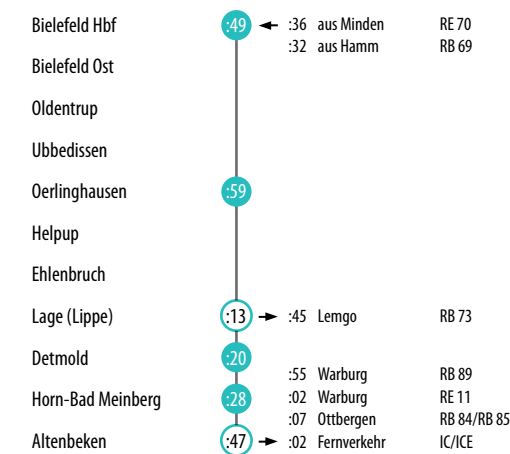

Ankunft und Anschlüsse

- Bitte beachten Sie:
  - Die Zeiten stehen für Taktminuten (:27 steht z. B. für 08:27, 09:27, ...)
  - Morgens, abends sowie samstags, sonntags und feiertags können die Minuten geringfügig abweichen.
  - Einige Anschlusslinien verkehren 2-stdl. oder zu bestimmten Tageszeiten.

Ticketkauf & Tarifhinweise

In den Zügen des RE 82 befinden sich leicht zu bedienende Ticketautomaten, an dem Sie Ihre Tickets erhalten (außer Abo- und Sondertickets). Die Automaten wählen für Ihren Fahrtwunsch den jeweils gültigen Tarif.

WestfalenTarif
In dem RE 82 gilt der WestfalenTarif. Die Tickets gelten für Bus und Bahn. Alle Tickets des Tarifs werden in unseren Zügen anerkannt. Weitere Informationen unter www.westfalentarif.de.

NRW-Tarif
Der gesamte NRW-Tarif wird in unseren Zügen anerkannt. Dies gilt auch für die beliebten SchönerTagTickets und SchöneFahrtTickets.

DB-Tarif
Alle Tickets aus dem Sortiment der Deutschen Bahn werden akzeptiert. Innerhalb der Tarifverbünde ist der BahnCard-Rabatt nicht erhältlich.

Ticket-Tipps
Das 9 Uhr TagesTicket ist gültig von Montag bis Freitag von 9 Uhr morgens bis 3 Uhr nachts. An den Wochenenden und an Feiertagen sogar ganztags! Sie können beliebig viele Fahrten in der jeweiligen Preisstufe unternehmen.

Mit dem SchönerTagTicket NRW können Sie an einem Tag Ihrer Wahl von 9 Uhr morgens bis 3 Uhr nachts reisen. An Wochenenden und gesetzlichen Feiertagen ist das SchönerTagTicket NRW sogar von 0 Uhr morgens bis 3 Uhr nachts gültig.

Hinweis für Zug-Nr. 79340
06:30 ab Bielefeld Hbf

Ab Bielefeld über Herford nach Lage:

Table with 2 columns: Station, Time. Lists stations from Bielefeld Hbf to Lage with their respective departure times.

gültig ab 12.12.2021

KEOLIS Deutschland GmbH & Co. KG
Postfach 1807 · 59008 Hamm
00800 387 622 46 (kostenfrei) / +49 2381 9694 189

eurobahn.de
twitter.com/eurobahn_info
Kundencenter Hamm
Unionstr. 3 · Öffnungszeiten und weitere Infos unter: eurobahn.de/kontakt

Fahrplanauskunft:
Die „Schlaue Nummer für Bus & Bahn“ 0180 6 504030
(20 Cent/Anruf aus dem dt. Festnetz, Mobilfunk max. 60 Cent/Anruf)

Automatische Fahrplanauskunft 0800 3 50 40 30 (kostenfrei)

Tickets sind am Automaten im Zug erhältlich!
Maximal 9 Fahrrad-Stellplätze pro Fahrzeug.

Wir fahren im Auftrag des NWL

Nur in Nächten auf Samstag, Sonn- und Feiertage

Züge der eurobahn

Züge der eurobahn

Umstieg erforderlich

Ferientermine NRW:

24.12.21-08.01.22, 11.04.-22.04.22, 27.06.-09.08.22, 04.10.-14.10.22

Feiertage 2021/2022:

25.+26.12.21, 01.01.22, 15.04.22, 18.04.22, 01.05.22, 26.05.22, 06.06.22, 16.06.22, 03.10.22, 01.11.22